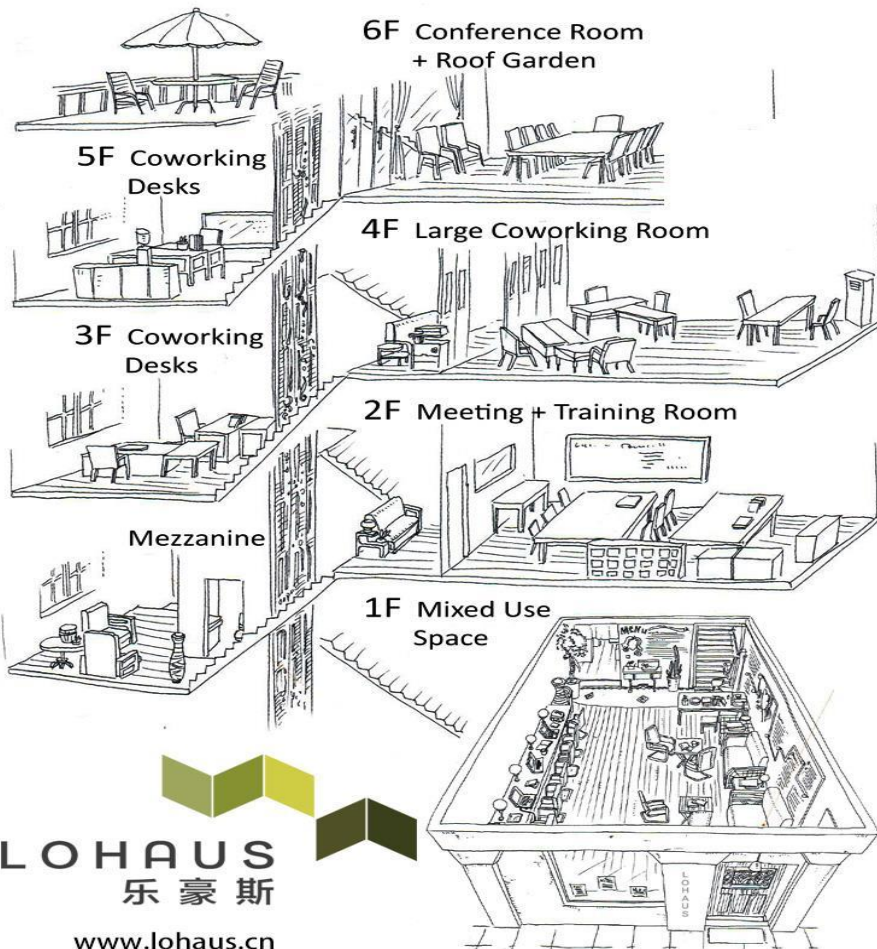

Solar Shanghai Project

Measure and Monitor

Embracing New Technologies and Ideas

Local Creative Meeting and Social Space

Shanghai Artist Platform

The LOHAUS Social Enterprise Business Model

Jason
Inch

LOHAUS: A LIFESTYLE OF HEALTH AND URBAN SUSTAINABILITY

JASON INCH

L
O
H
A
U
S

THE LOHAUS Book

Sharing Economy
Smart Cities

Better Air, Better Life
New Ways of Working

Energy Efficiency
New Technologies

**Start with
yourself.**

A small white plastic seedling tray with a scalloped edge is filled with dark soil. A small basil plant with bright green leaves is growing in the center. The tray is placed on a brown surface. In the background, another similar tray is visible. The text "You can start small." is overlaid in white on the image.