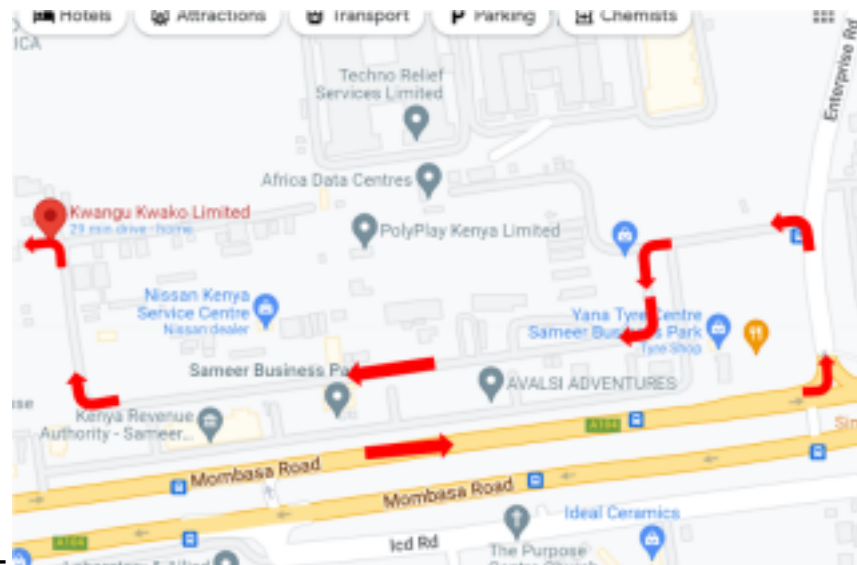

Where we are located

- We are at Sameer Africa - off enterprise Road GM.
- <https://goo.gl/maps/j1fww2wSA23ro5Fk6>

Directions

Drive along mombasa road, after itax, turn left on to Enterprise Road; After 200m at the matatu stage turn into the Sameer Complex; Go through the first gate and then take the 2nd left to the gate below. Tell security you want Kwangu Kwako, they will direct you.

- Once through security - drive straight for around 1 km to the end, the road bends 90 degrees to the right then go up a short concrete ramp and we are on the left. You will see the yellow show house.