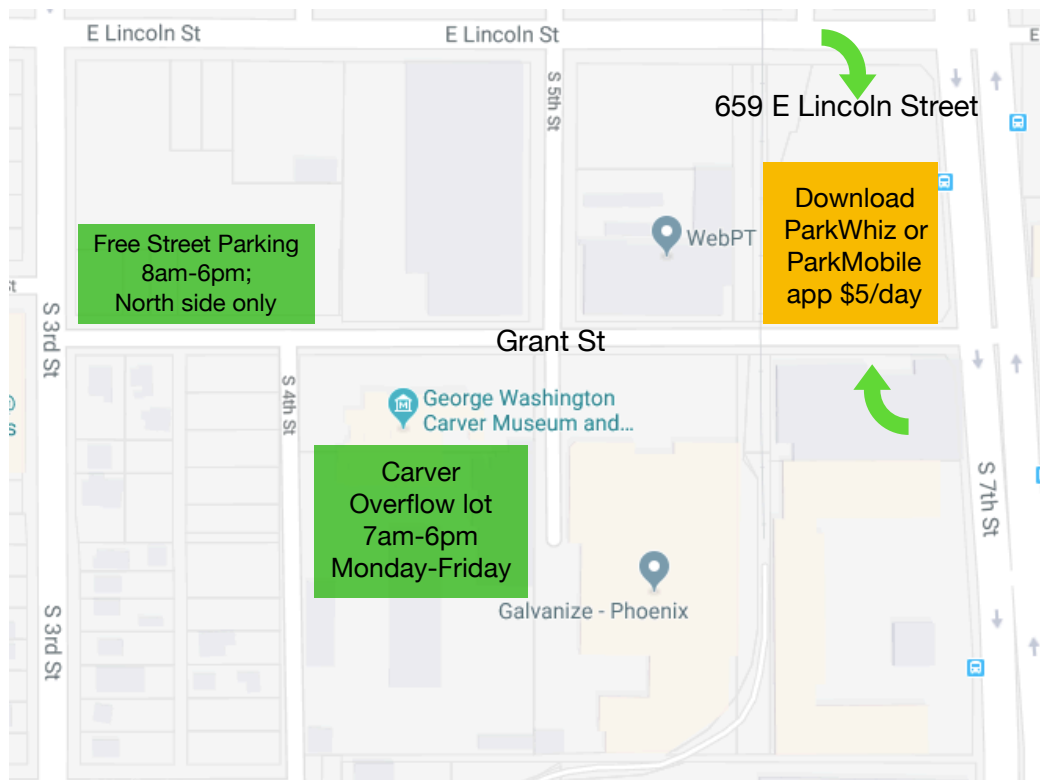

## Galvanize Phoenix Campus Parking Information

There is limited parking available on campus. For large events, we strongly encourage attendees to take public transportation, carpool or utilize ride sharing services. There are additional parking garages not reflected on this map that are a 8-10 minute walk to campus.

### Traveling to Campus:

**From I-17** — Take exit 195B for 7th St and head north towards downtown. Make a left onto Grant.

**From I-10** — Take exit 145 for 7th St and head south towards downtown. Make a right onto Grant.

### Using ParkWhiz or Park Mobile:

- 1) Download the app.
- 2) Create an account.
- 3) Input the Galvanize address (515 E Grant St), enter time and click "Find Parking"
- 4) Select lot at 7th St and Lincoln

### Public Transportation:

**Light Rail:** The nearest stop is at 3rd St. and Jefferson. It is a half mile walk from the station.

**Bus:** The #7 stop is located at 7th St. and Lincoln. It is less than 1/4 mile walk from the stop.