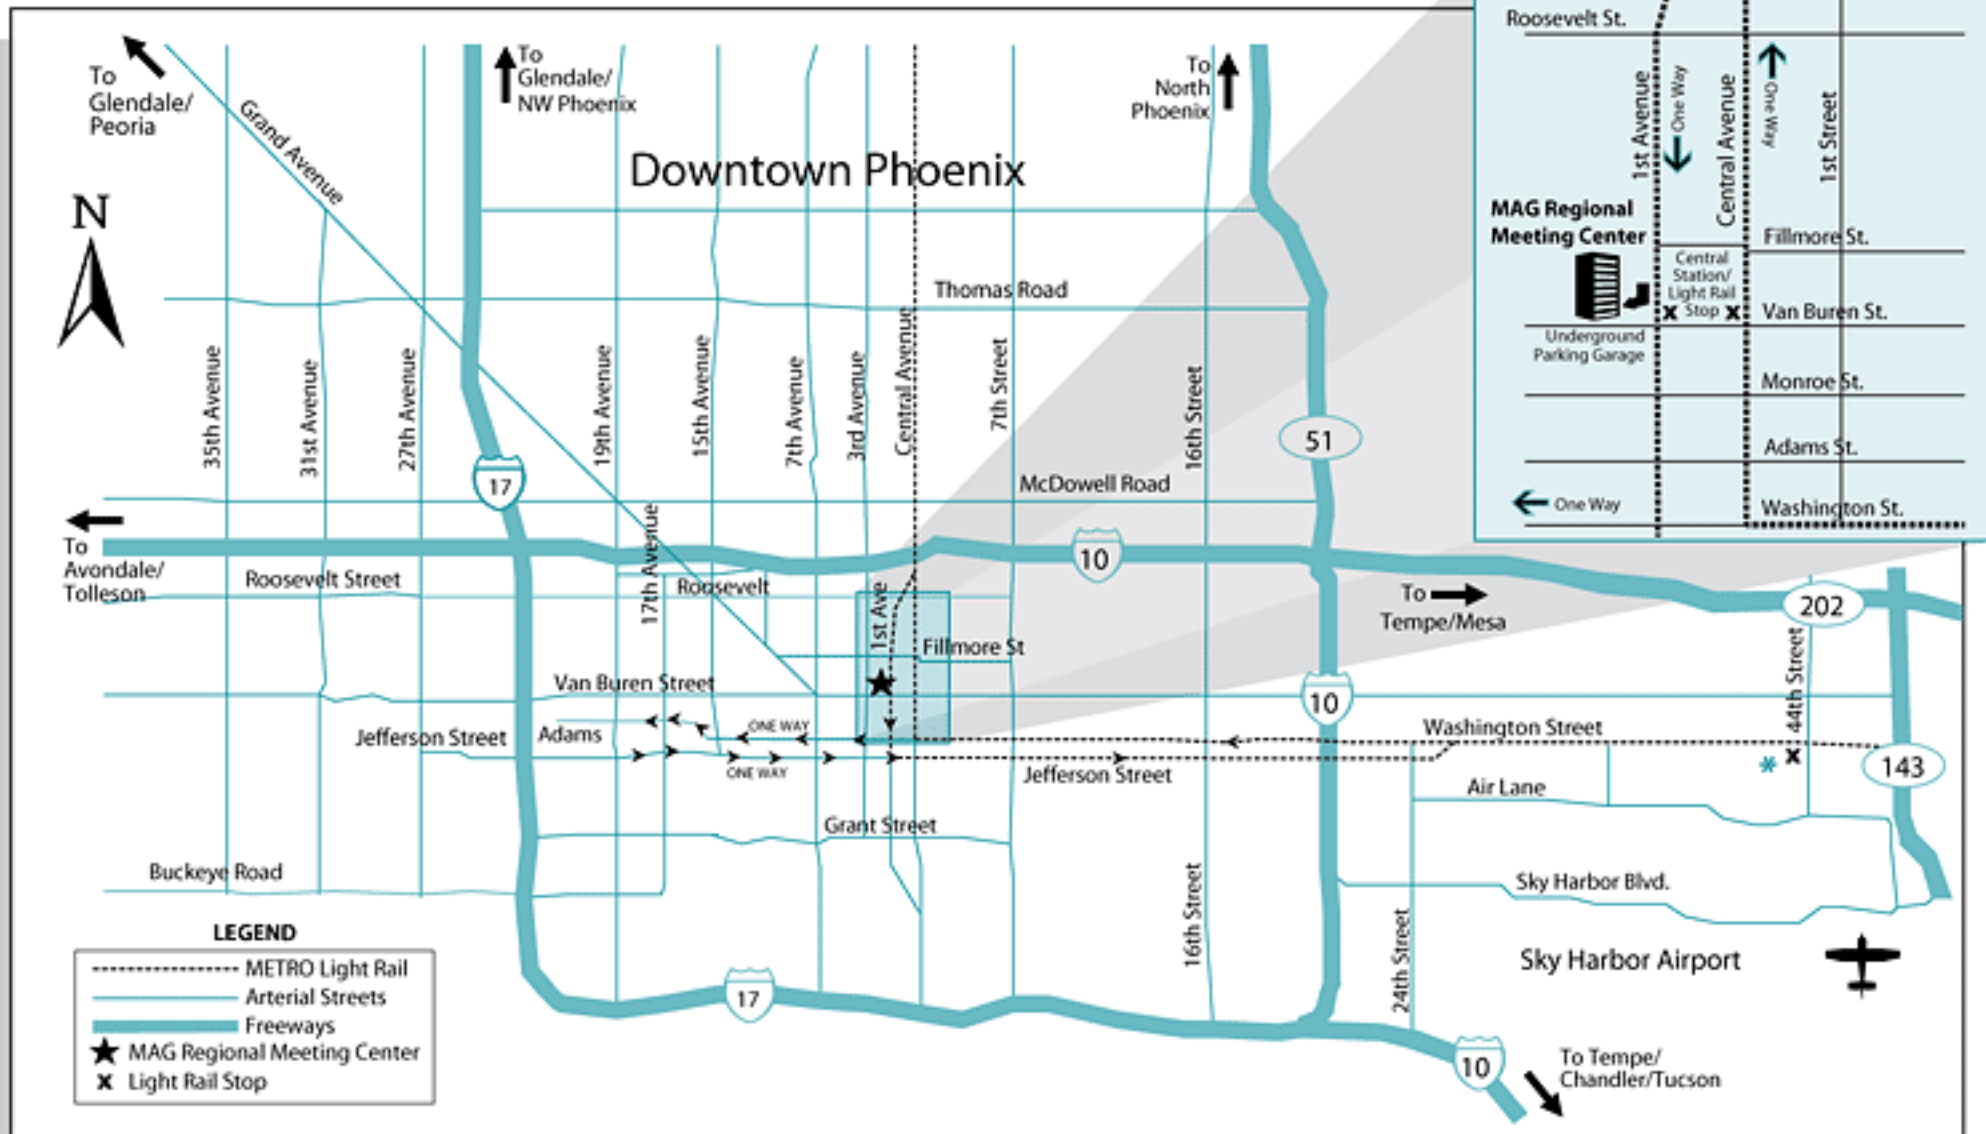

# MAG Location Map

**Maricopa Association of Governments**  
**Regional Meeting Center - Suite 200**  
 302 North 1st Avenue, Phoenix, Arizona 85003  
 Phone (602) 254-6300, FAX (602) 254-6490

\* NOTE: Public transportation is available to Downtown Phoenix and the MAG Regional Meeting Center by taking the Airport Shuttle Bus from Sky Harbor International Airport to the 44th St. and Washington St. METRO light rail station.