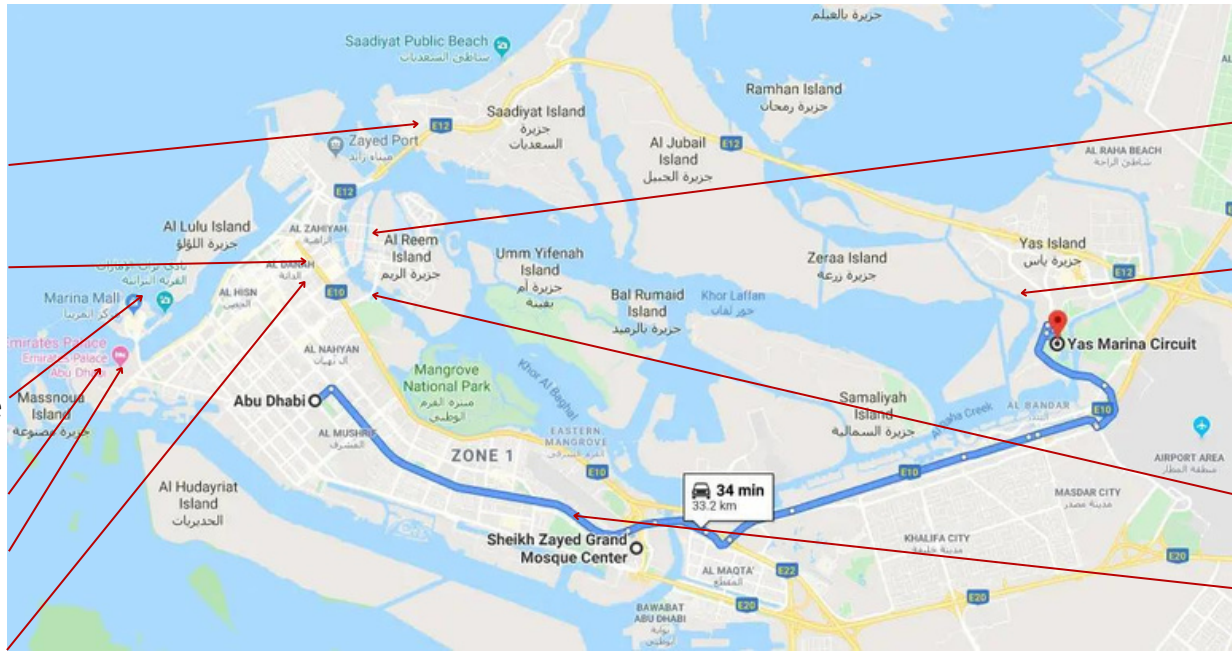

# W E L C O M E

Sofitel Abu Dhabi Corniche is an iconic luxury business hotel located in the prime district of Abu Dhabi centre. Stroll along the Corniche seafront as the sun goes down over the beautiful Arabian Gulf, or gaze out at the city skyline from our Jazz & Fizz bar.

# DISCOVER NEARBY ATTRACTIONS

Louvre Museum  
& Saadiyat  
Cultural District

Old Souk

Marina Mall  
& Heritage Village

Qasr Al Watan

Emirates Palace

Qasr Al Hosn

Galleria Mall