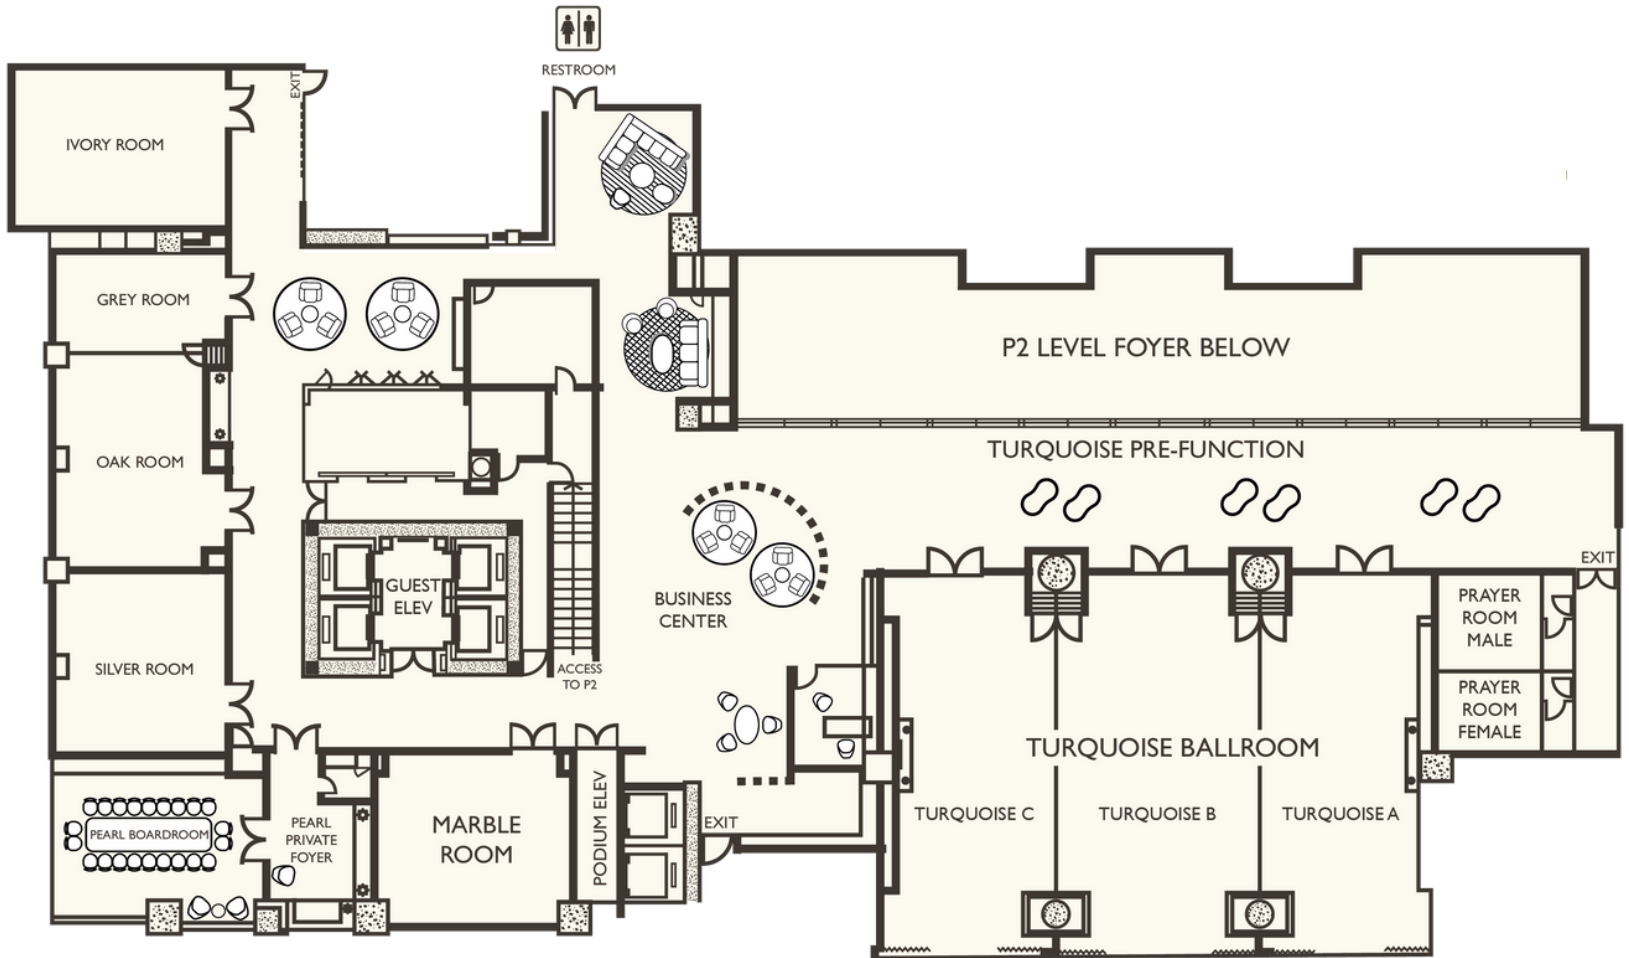

Floor Plan - Level P3

Capacity Chart

MEETING ROOM	AREA M²	L x W M	HEIGHT M	CLASSROOM	THEATER	U SHAPE	BOARDROOM	CABARET	GALA DINNER	COCKTAIL
CRYSTAL BALLROOM	780	39 x 20	6	315	750	117	105	350	600	800
CRYSTAL (A)	270	20 x 13.5	6	108	180	45	42	84	200	300
CRYSTAL (B)	240	20 x 12	6	108	180	45	42	70	150	300
CRYSTAL (C)	270	20 x 13.5	6	108	180	45	42	84	200	300
CRYSTAL (A+B) or (B+C)	510	25.5 x 20	6	180	360	75	58	210	300	600
CRYSTAL PRE-FUNCTION	378	42 x 9	9.5							400
MAPLE BOARDROOM	48	9.5 x 5	2.8				15			
BRIDAL ROOM	48	9.5 x 5	2.8			15				
PEARL BOARDROOM with PRIVATE FOYER	54	9 x 6	3.5				16			
TURQUOISE MEETING ROOM	344	21.5 x 16	3.5	135	250	60	42	120	180	300
TURQUOISE (A)	104	16 x 6.5	3.5	36	50	30	24	35	50	70
TURQUOISE (B)	136	16 x 8.5	3.5	54	70	33	24	42	60	80
TURQUOISE (C)	104	16 x 6.5	3.5	36	50	30	24	35	50	70
TURQUOISE (A+B) OR (B+C)	240	16 x 15	3.5	63	120	42	36	70	110	100
MARBLE ROOM	61	7.35 x 8.34	3.5	18	30	15	14	21	20	
SILVER ROOM	57	7.8 x 7.3	3.3	18	30	15	14	21	20	
OAK ROOM	58	9 x 6.4	3.3	18	30	15	14	21	20	
GREY ROOM	30	4.3 x 7	3.3	9	16	10		12	10	
IVORY ROOM	60	8.55 x 7	3.5	24	40	18	14	18	30	
TURQUOISE PRE-FUNCTION	186	31 x 6	3.5