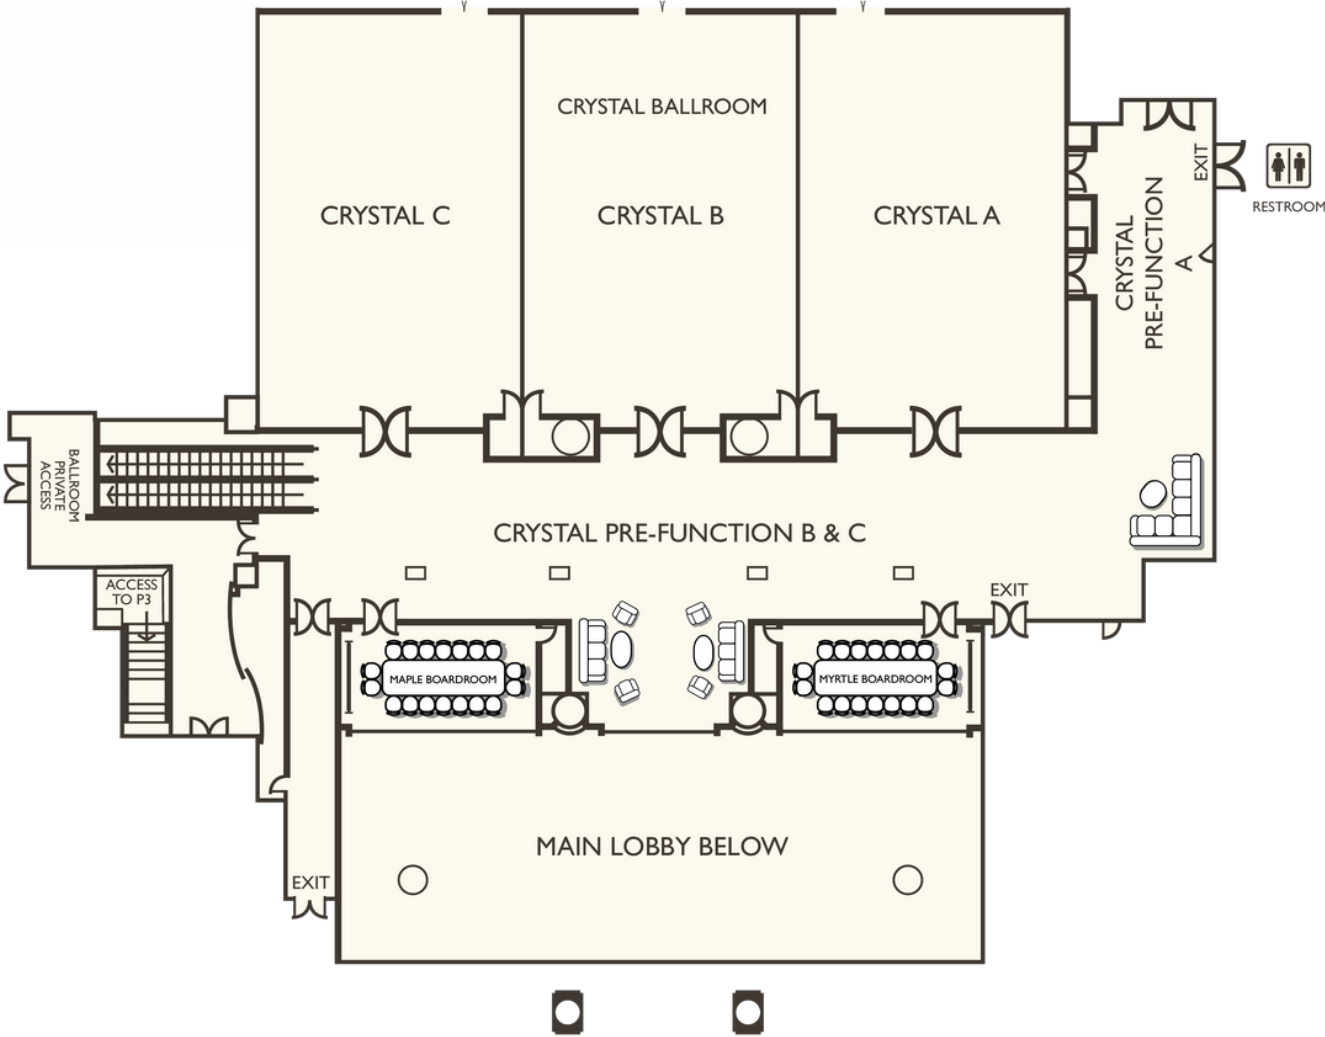

Floor Plan - Level P2