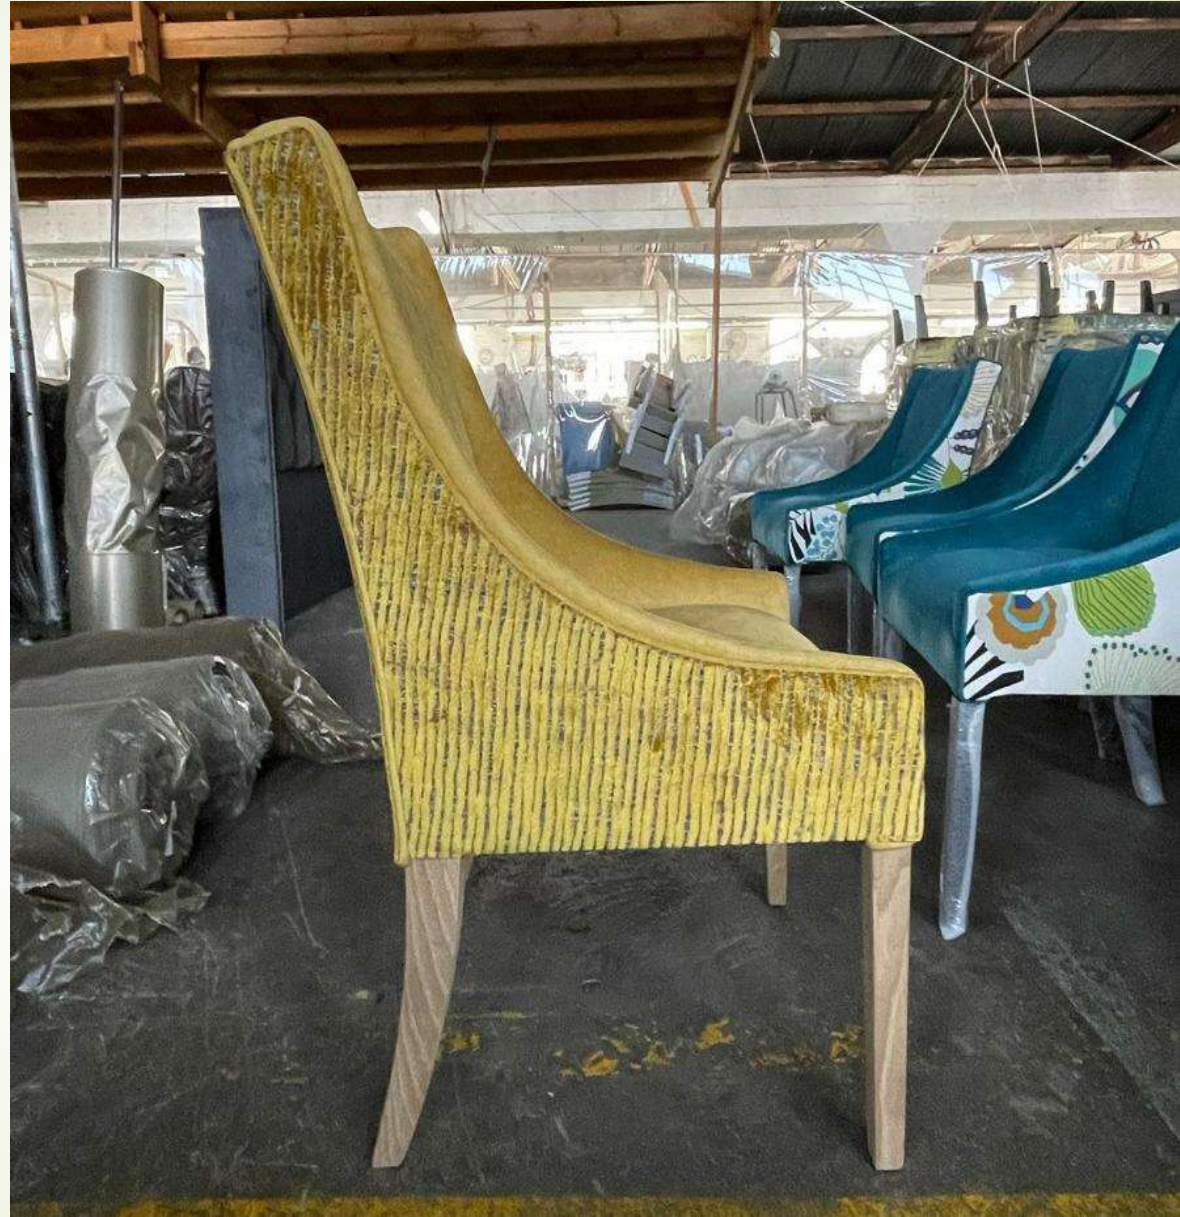

Havana Carver Chair