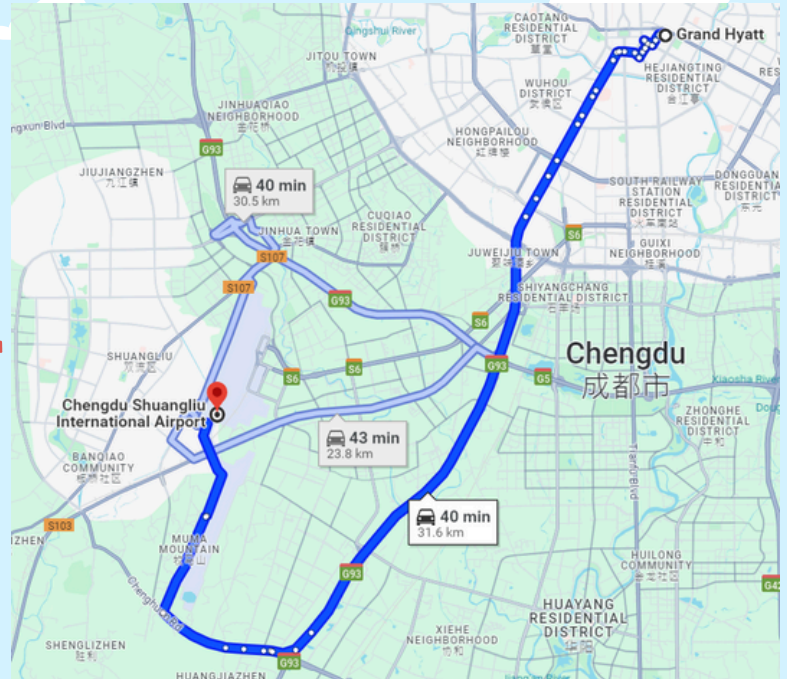

↓
Grand Hyatt, Chengdu

Line 2 bus

1h 11min

CN¥13 >

Chengdu Airport T2 Chengdu Airport (CTU)

↓
Chunxi Road, Chengdu

↓
(3 mins walk)

↓
Grand Hyatt, Chengdu

CHENGDU SHUANGLIU INTERNATIONAL AIRPORT - GRAND HYATT, CHENGDU

CHENGDU SHUANGLIU INTERNATIONAL AIRPORT (CTU)

1. How far is Chengdu Shuangliu Airport from downtown of Chengdu?

Chengdu Shuangliu Airport is located 18km southwest of downtown of Chengdu.