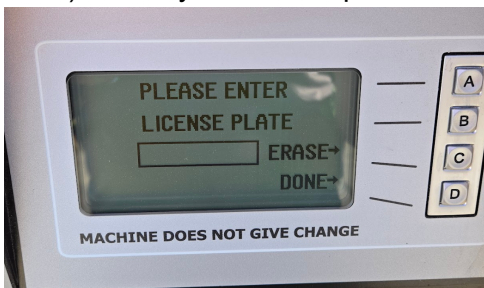

Instructions PLC Parking at WOU

Parking Instructions:

Park in the R lot. You can park in Zone 1 or 2. Zone 1 is closer (Green arrow on map)

Go to the Permit Station Kiosks located next to the R lot (Yellow star on map). **Note:** There is a 5-minute reserved parking space near the kiosk you can use while you get your permit

Kiosk Instructions:

- 1) Press the green button "Press to Start," located in the middle of the machine.
- 2) The next step is to select the "D" button on the side that is labeled "SEE MORE CHOICES"

- 3) The next step is to select the letter "C" labeled "COUPON"

- 4) Enter your license plate number, then click the letter "D" for "DONE"

- 5) Enter the coupon code **2579041**, then select the letter "D" for "DONE"

- 6) Grab the parking permit and display it on the driver's side dashboard, face up.