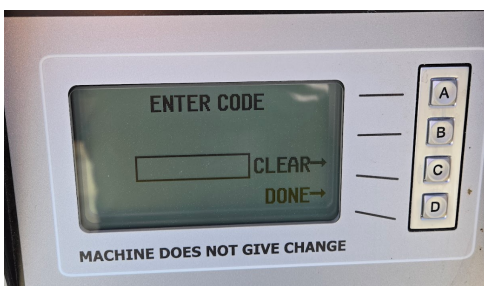

Kiosk Instructions:

- 1) Press the green button "Press to Start," located in the middle of the machine.
- 2) The next step is to select the "D" button on the side that is labeled "SEE MORE CHOICES"

- 3) The next step is to select the letter "C" labeled "COUPON"

- 4) Enter your license plate number, then click the letter "D" for "DONE"

- 5) Enter the coupon code **2579041**, then select the letter "D" for "DONE"

- 6) Grab the parking permit and display it on the driver's side dashboard, face up.