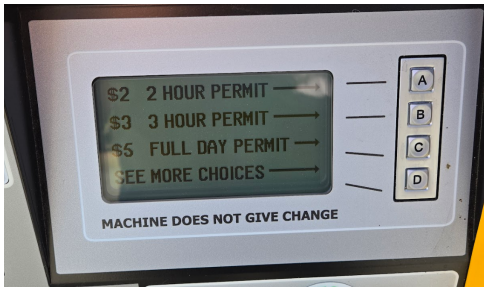

Instructions PLC Parking at WOU

Parking Instructions:

Park in the R lot. You can park in Zone 1 or 2. Zone 1 is closer (Green arrow on map)

Go to the Permit Station Kiosks located next to the R lot (Yellow star on map). **Note:** There is a 5-minute reserved parking space near the kiosk you can use while you get your permit

Kiosk Instructions:

- 1) Press the green button "Press to Start," located in the middle of the machine.
- 2) The next step is to select the "D" button on the side that is labeled "SEE MORE CHOICES"

- 3) The next step is to select the letter "C" labeled "COUPON"

- 4) Enter your license plate number, then click the letter "D" for "DONE"

- 5) Enter the coupon code **2579041**, then select the letter "D" for "DONE"

- 6) Grab the parking permit and display it on the driver's side dashboard, face up.