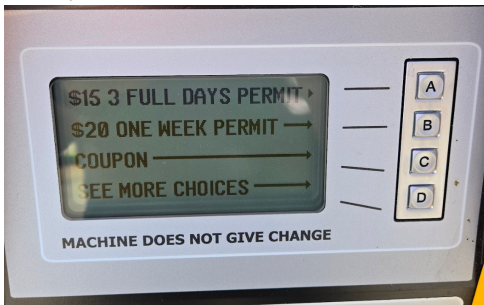

Instructions PLC Parking at WOU

Parking Instructions:

Park in the R lot. You can park in Zone 1 or 2. Zone 1 is closer (Green arrow on map)

Go to the Permit Station Kiosks located next to the R lot (Yellow star on map). **Note:** There is a 5-minute reserved parking space near the kiosk you can use while you get your permit

Kiosk Instructions:

- 1) Press the green button "Press to Start," located in the middle of the machine.
- 2) The next step is to select the "D" button on the side that is labeled "SEE MORE CHOICES"

- 3) The next step is to select the letter "C" labeled "COUPON"