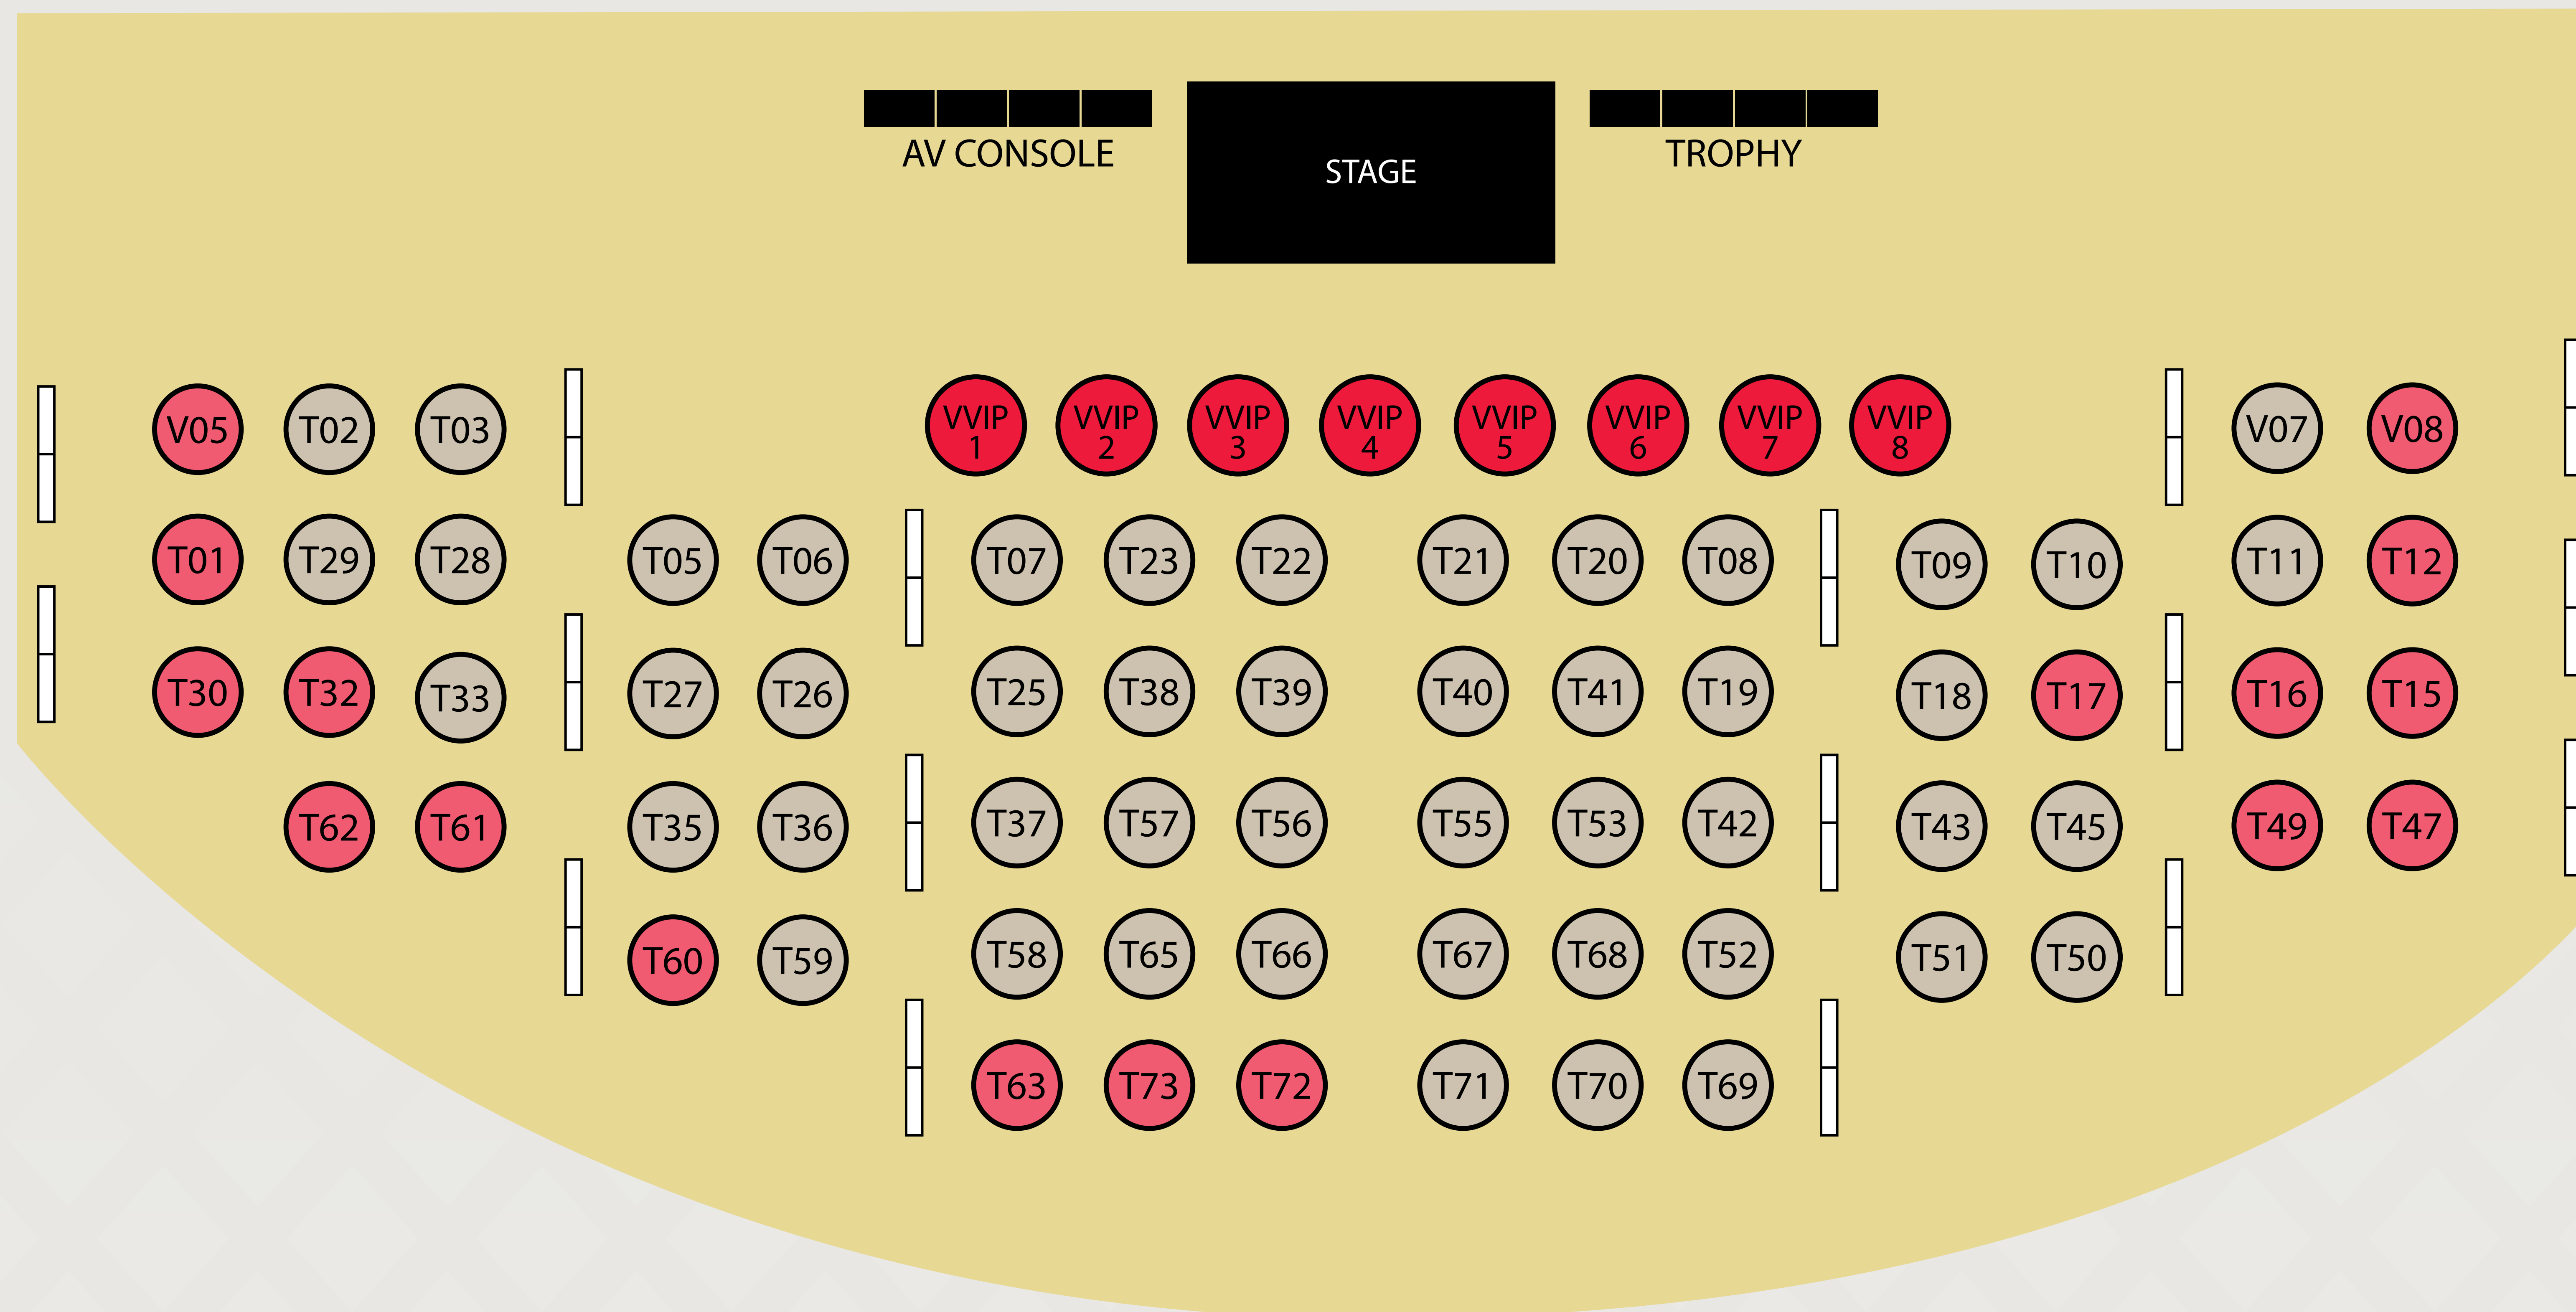

AWARDS 2019 - LAYOUT

Allocated Tables:

- | | |
|----------------------|----------------------|
| BLU (T45) | INFOR (T65) |
| Bollore (T43) | Jabil (T9) |
| BYD (33) | JDA (T20) |
| CEVA (T2/T29) | K+N (T40) |
| CKL (55) | Kerry Logistics (25) |
| CTW (T27) | Locus (T5) |
| DB Schekner (T56) | Maersk (T59) |
| Dematic (T8) | PSA (T35) |
| Diageo (T7) | SATO (53) |
| Esker (66) | SATS (T26) |
| Estee Lauder (T19) | SCF Global (71) |
| Expeditors (T68) | Schaefer (T41) |
| FGL (T10) | SIA Cargo (T11) |
| Geodis (T37) | SLA (T36) |
| Goldbell (T67) | STA (V07) |
| GSK (T58) | SUSS (28) |
| HACTL (T18) | Swisslog (50) |
| Haulio (T3) | Toll (52) |
| IBM (T22/T39) | UPS (51) |
| iHub Solutions (T42) | Versafleet (57) |
| InfoLog (T1/T6) | Witron (T21) |
| | YCH (T23/T38) |

VIP Guests - VVIP01 to VVIP08, V05 and V08

SCAF 2019 & Industry Guests
T12, T15, T16, T17, T47, T49, T63, T70, T72, T73

Industry Friends & Young Ambassadors
T1, T30, T32, T60, T61, T62

WEST BALLROOM