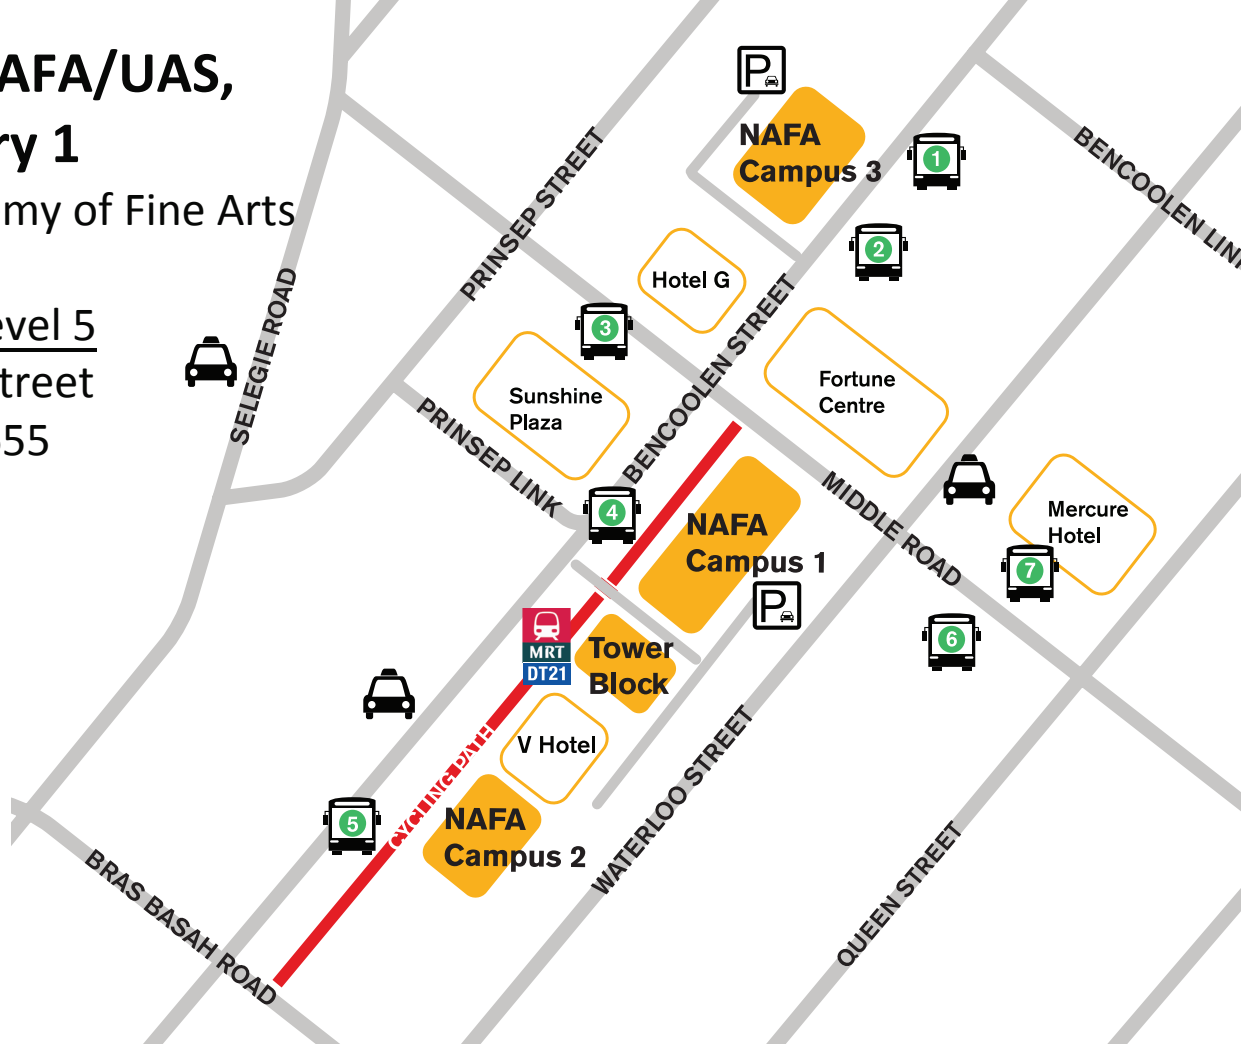

# Getting to NAFA/UAS, Tower Gallery 1

Nanyang Academy of Fine Arts  
Campus 1  
Tower Block, Level 5  
80 Bencoolen Street  
Singapore 189655

### From Bras Basah MRT Station CC2

Exit E  
Turn right at Starbucks, and right again at Food Republic. Walk straight until NAFA Campus 1, Tower Block can be seen on the right. Turn right to enter NAFA Campus 1, Tower Block Lift Lobby (next to Exit A Bencoolen MRT Station). Take the lift up to Level 9.

## By Taxi

Drop-off point at NAFA Campus 1, Wing A, roundabout.

Drop-off point at Masjid Bencoolen Taxi Stand (Location no: B17) | Tower Block is located opposite the Taxi Stand, next to V Hotel.

## By Car

Entrance to NAFA Campus 1 basement car park is on the left of Bencoolen Street, which is a one-way street. The NAFA Campus 1 Car Park is located right after the bus stop.