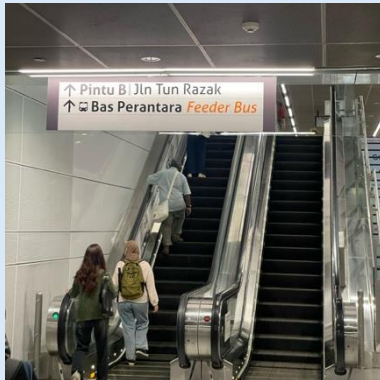

MRT

1. Board the **MRT Putrajaya-Kwasa Damansara line** or **MRT Kajang-Kwasa Damansara line**.
2. Get off at **Tun Razak Exchange** station.
3. Exit the station through one of these options:

a) Outdoors (Exit B – Jalan Tun Razak)