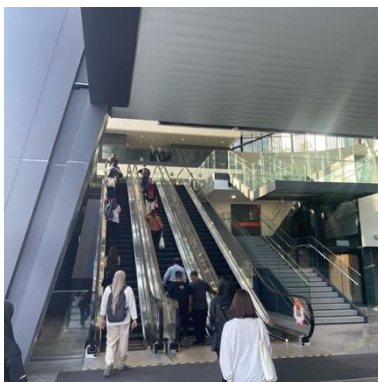

1. Set your destination to **HSBC - Menara IQ@TRX**.
2. Select '**Main Lobby**' as the pick-up point.

MRT

1. Board the **MRT Putrajaya-Kwasa Damansara line** or **MRT Kajang-Kwasa Damansara line**.
2. Get off at **Tun Razak Exchange** station.
3. Exit the station through one of these options:

a) Outdoors (Exit B – Jalan Tun Razak)

- As you exit the station, you will notice a **triangular glass building structure** across the road, next to The Exchange Mall's entrance.

- Head up the escalator located in the building structure.

b) Indoors (The Exchange Mall)

- Head up 2 floors and locate **Eight Ounce Coffee (Lot L1.34)** on **Level 1** and use the corridor entrance next to it to enter the Exchange 106 building.

Guide on Commuting to BMCC Office, Menara IQ @TRX (HSBC Building)