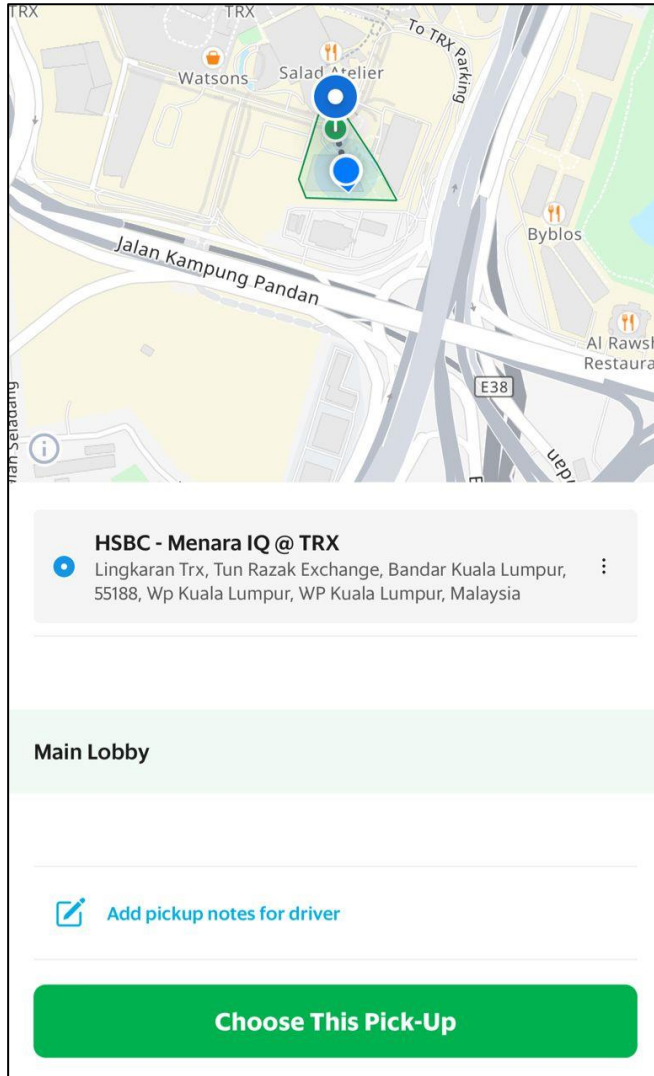

Guide on Commuting to BMCC Office, Menara IQ @TRX (HSBC Building)

British Malaysian Chamber of Commerce (BMCC) office:
No 02-B, Menara IQ, Lingkaran TRX,
Tun Razak Exchange, 55188 Kuala Lumpur

TAXI AND E-HAILING

1. Set your destination to **HSBC - Menara IQ@TRX**.
2. Select '**Main Lobby**' as the pick-up point.

MRT

1. Board the **MRT Putrajaya-Kwasa Damansara line** or **MRT Kajang-Kwasa Damansara line**.
2. Get off at **Tun Razak Exchange** station.
3. Exit the station through one of these options:

a) Outdoors (Exit B – Jalan Tun Razak)

- As you exit the station, you will notice a **triangular glass building structure** across the road, next to The Exchange Mall's entrance.

- Head up the escalator located in the building structure.

b) Indoors (The Exchange Mall)

- Head up 2 floors and locate **Eight Ounce Coffee (Lot L1.34)** on **Level 1** and use the corridor entrance next to it to enter the Exchange 106 building.

Guide on Commuting to BMCC Office, Menara IQ @TRX (HSBC Building)