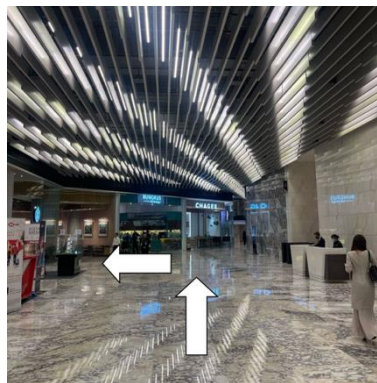

b) Indoors (The Exchange Mall)

- Head up 2 floors and locate **Eight Ounce Coffee (Lot L1.34)** on **Level 1** and use the corridor entrance next to it to enter the Exchange 106 building.

Guide on Commuting to BMCC Office, Menara IQ @TRX (HSBC Building)

Parking @ Menara Exchange 106 (Office Building)	Premium Parking @ Menara Exchange 106 (Office Building)
1. For easy navigation, use Waze and set your destination to the Exchange 106 @ TRX – Basement Parking .	1. For easy navigation, use Waze and set your destination to Exchange 106 @ TRX – Parking Entrance . Though it is not indicated on the app, this is where the Premium Parking is located.
2. Upon parking at Exchange 106, proceed to the Ground Floor .	
3. Once inside the Exchange 106 building, locate Starbucks Coffee and head towards the outdoor exit nearby.	
	
4. Take the door on the right and use the escalator to ascend to Menara IQ.	
	
NOTES: <i>If you have any trouble locating Menara IQ, please ask for directions from the reception at Exchange 106.</i>	

Guide on Commuting to BMCC Office, Menara IQ @TRX (HSBC Building)

British Malaysian Chamber of Commerce (BMCC) office:

No 02-B, Menara IQ, Lingkaran TRX, Tun Razak Exchange, 55188 Kuala Lumpur

Parking @ The Exchange Mall

1. Once you have parked, locate **Eight Ounce Coffee Shop (Lot L1.34)** on **Level 1**. You will find the corridor entrance (next to the coffee shop) into the Exchange 106 building (Ground Floor).

2. Once inside the Exchange 106 building, locate **Starbucks Coffee** and head towards the outdoor exit nearby.